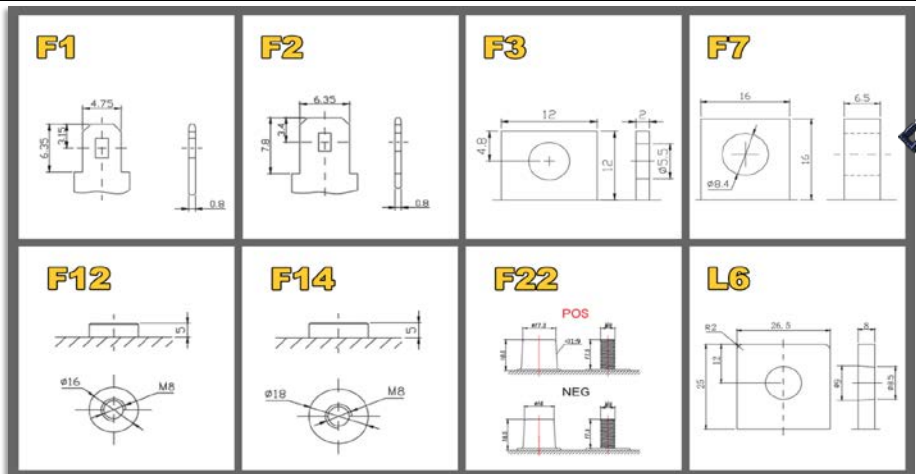

The product descriptions, specifications and pricing were correct at the time this material was being prepared for printing. Our policy is one of continuous development and we reserve the right to change design, specifications or pricing at any time, without notice and without incurring obligation.